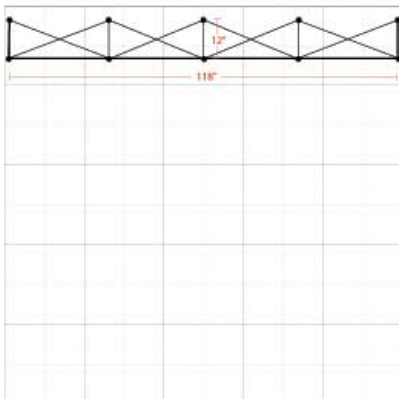

Graphic Size 141.5"W x 88.98"H

Display Size 118"W x 89"H x 12"D

Finishing

2" loop Velcro perimeter

Printing Material Fabric

Construction

Aluminum Frame

2" Hook Velcro Strips

Plastic Hooks

Weights - Dimensions

Shipping Weight 35lbs

Shipping Dimensions 34" x 17" x 13"

Parts List

(1) Aluminum Frame (1) Padded Nylon Bag with drawstring

(1) Digital Print on Fabric w/ End Panels (1) Wheel Frame for Carry Bag

The box represents 10' x 10' booth.