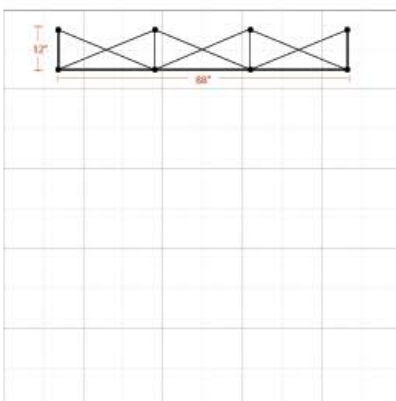

## Graphic Specification

Graphic Size: 112.6W "x 88.98H" ( includes 11.81" end panels on both sides)

Graphic Size	112.60"W x 88.98"H
--------------	--------------------

Display Size	89"W x 89"H x 12"D
--------------	--------------------

## Weights - Dimensions

Shipping Weight	28lbs
-----------------	-------

Shipping Dimensions	34" x 12" x 14"
---------------------	-----------------

The box represents 10' x 10' booth.