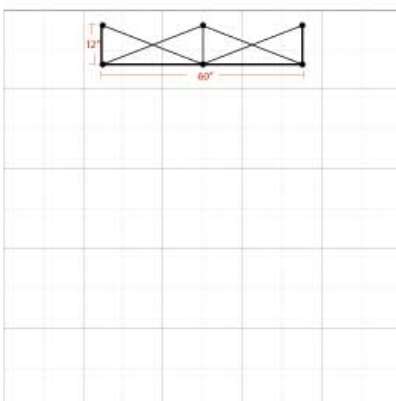

Graphic Size	83.54"W x 59.92"H
Display Size	60"W x 60"H x 12"D

Finishing

2" loop Velcro perimeter

Printing Material	Fabric
-------------------	--------

Construction

Aluminum Frame

2" Hook Velcro Strips

Plastic Hooks

Weights - Dimensions

Shipping Weight	15lbs
-----------------	-------

Shipping Dimensions	34" x 15" x 11"
---------------------	-----------------

Parts List

(1) Aluminum Frame	(1) Padded Nylon Carry Bag
	(1) Digital Print on Fabric w/ End Panels

The box represents 10' x 10' booth.