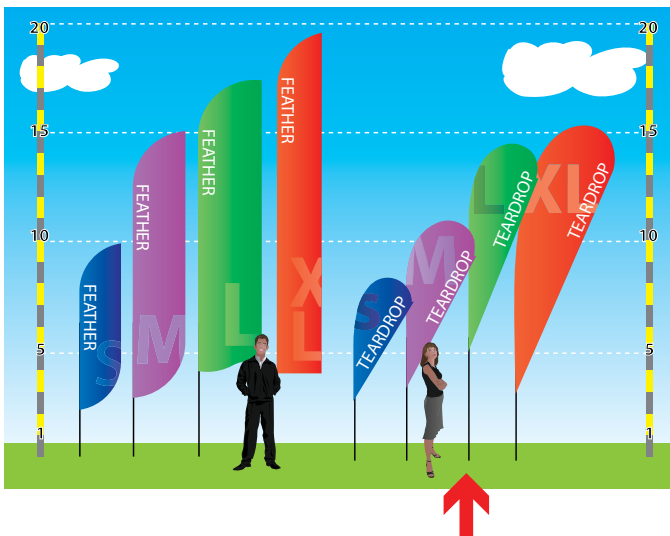

# TEARDROP LARGE DOUBLE

Product Features	
Lightweight, Portable and Easy to Assemble Graphic on both front and back	
Stand Total Height	14.5'
Cross Base Width	48"
Banner Size	40" x 118"
Finishing	
Hemmed all around and pole pocket on the stand side Blockout fabric sewn between 2 flags (3 layers)	
Printing Material	Polyester Fabric
Construction	
Aluminum poles	
Chrome plated steel base	
Nylon carry bag	
Weights - Dimensions	
Shipping Weight	13 lbs (Stand only)
Shipping Dimensions	6" x 6" x 48"
Parts List	
(5) Poles	(1) Cross Base or (1) Spike base
(1) Travel bag	(1) Elastic Cord

Feather / Teardrop banner stands size comparison

Feather / Teardrop Base Options